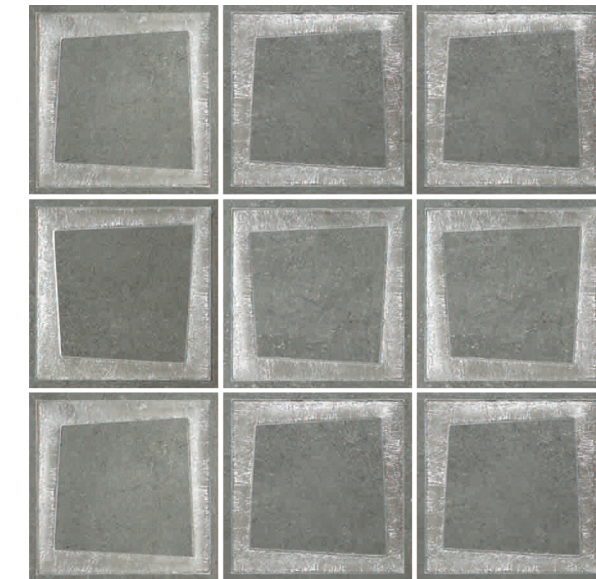

MX 4052/SILVER
PC 05