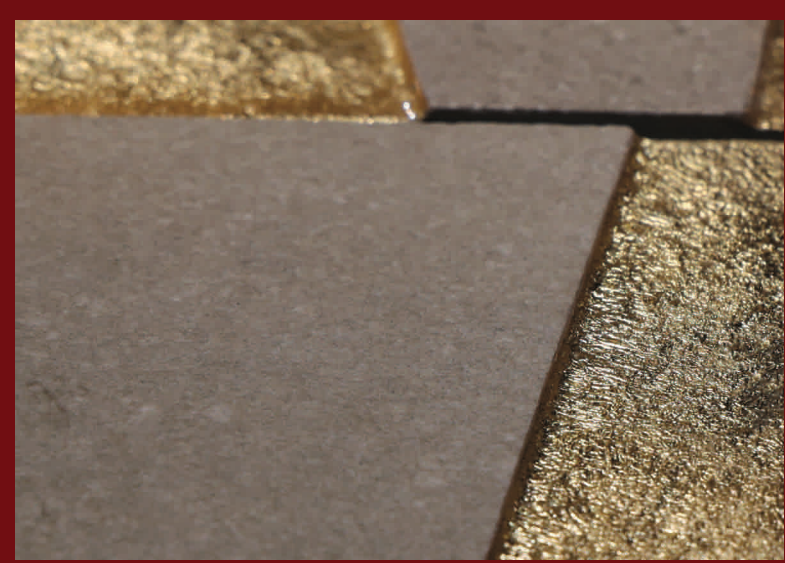

BRIX Random Mix Patterns

Brix sandblasted by hand & skillfully inlaid with faux metal leafing. The super gloss Murano top-coat contrasts beautifully with the granillia effect textured matt base tiles from Endless Nero & Endless Taupe, a composition of 6 patterns.

Available in 12" X 3" with Gold, Rose Gold & Silver Option, suitable for interior walls.