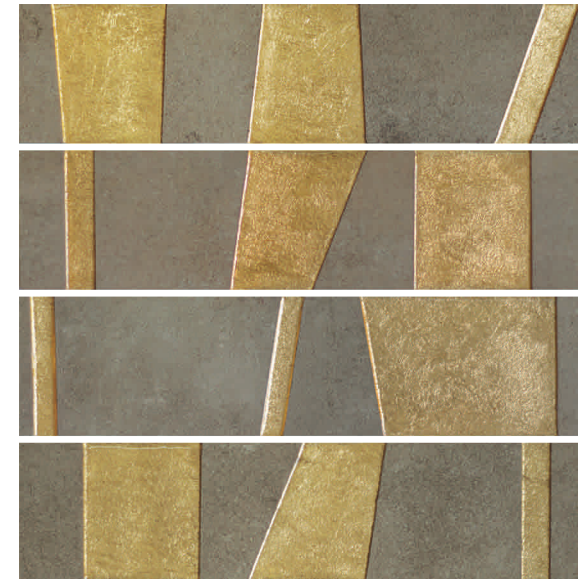

### FEATURES

Suitable for Wall Area

Handcrafted Design

Suitable for Internal usage  
for all spaces

Decorated with precious  
metals

Random Patterns Mix

Suitable for dry areas and an  
area with no direct contact  
with water