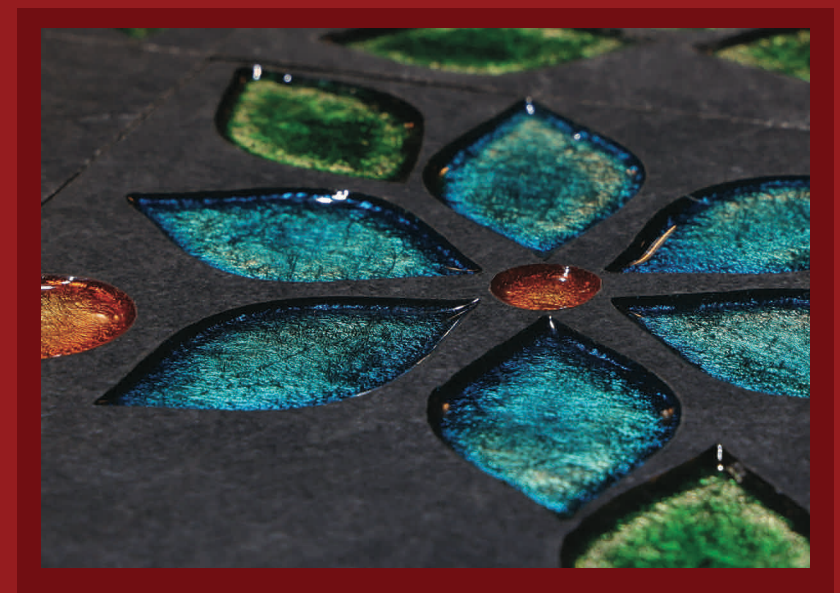

BLOOM

Random Mix Patterns

Handcrafted premium ceramic tile decors. Exquisitely handmade by skilled artisans- using the best of materials, precious metals & traditional techniques. This beautiful design uses metal foil gilding together with the "MEENAKARI" inspired inlay of bright colours over the GOLD LEAFING! A piece of jewellery in ceramics- uniquely "ORNATO".

Available in 8" X 8" and suitable for interior walls

MX 2250