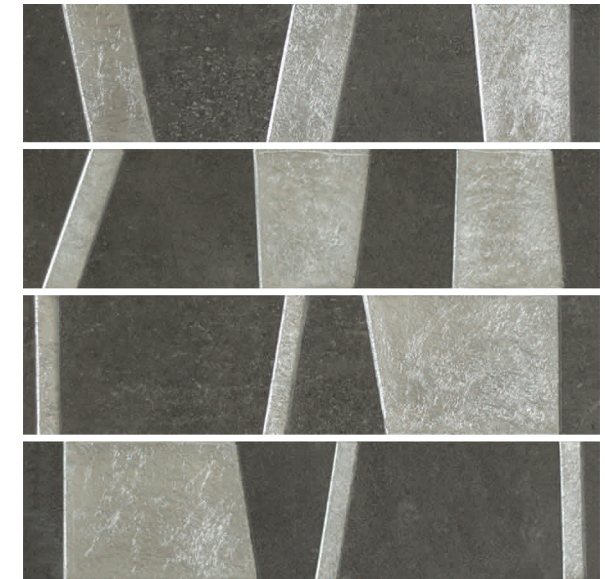

MX 12752/SILVER
PC 10