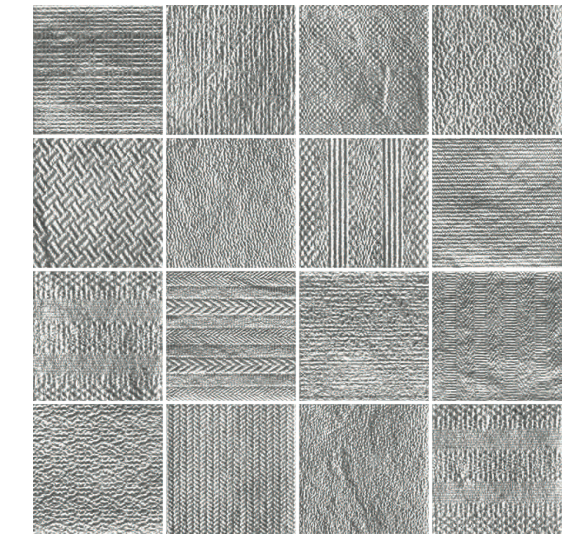

MM 3302/SILVER
PC 14