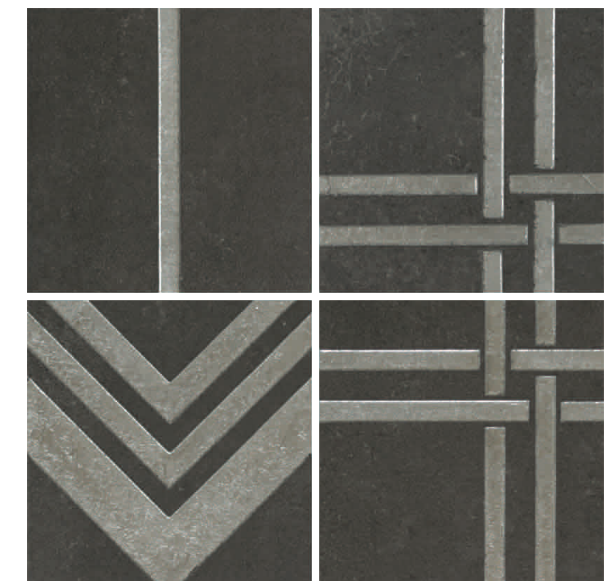

MX 6652/SILVER
PC 10