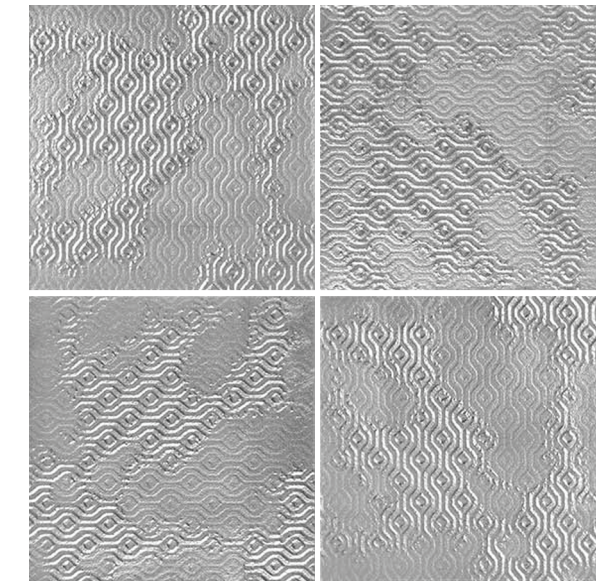

MX 22 A/SILVER
PC 11