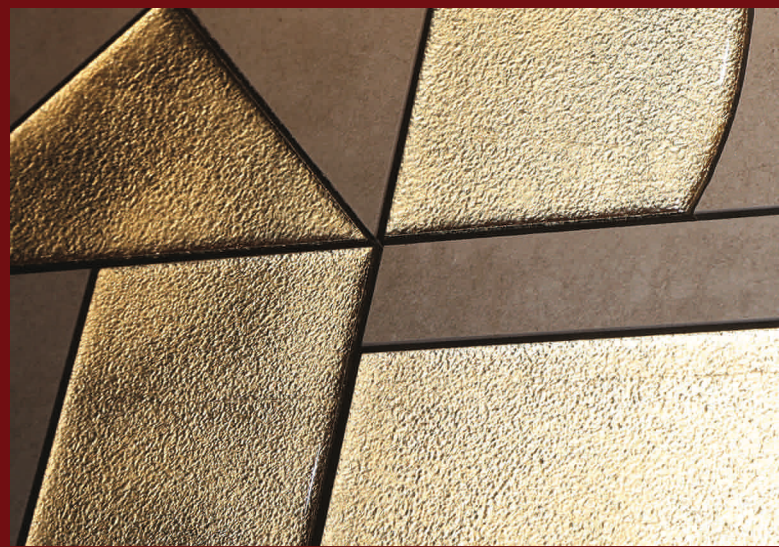

STENCIL

Random Mix Patterns

Water jet cut patterns on mesh backing - random patterns with silver/gold/copper metal foil to contrast with the different tiles of the Endless base tile. One-of-a-kind craftsmanship- each piece is skilfully engraved & inlaid with metal leafing by hand.

Luxury wall decors - sheer beauty...

Available in 8" X 8" and suitable for interior walls.

MX 2251/GOLD