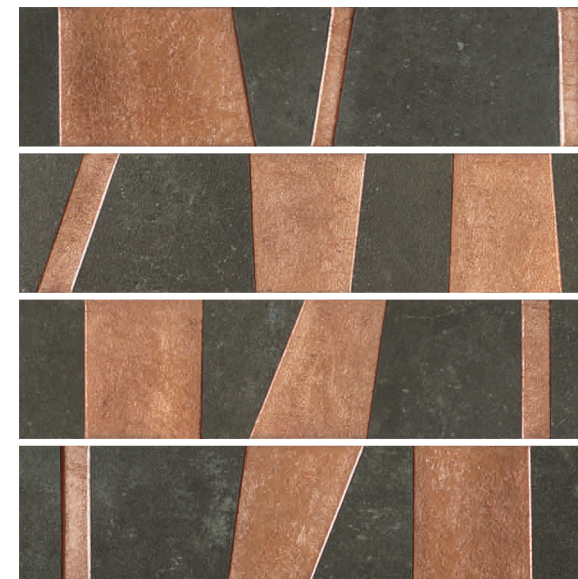

MX 12753/COPPER
PC 10