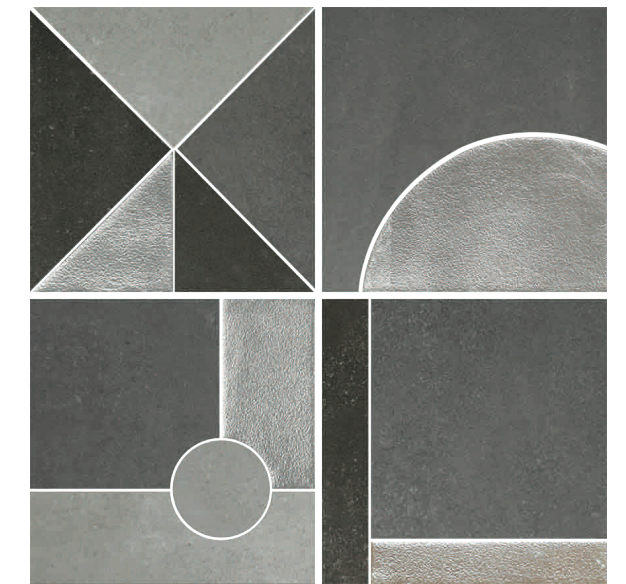

MX 2252/SILVER
PC 11