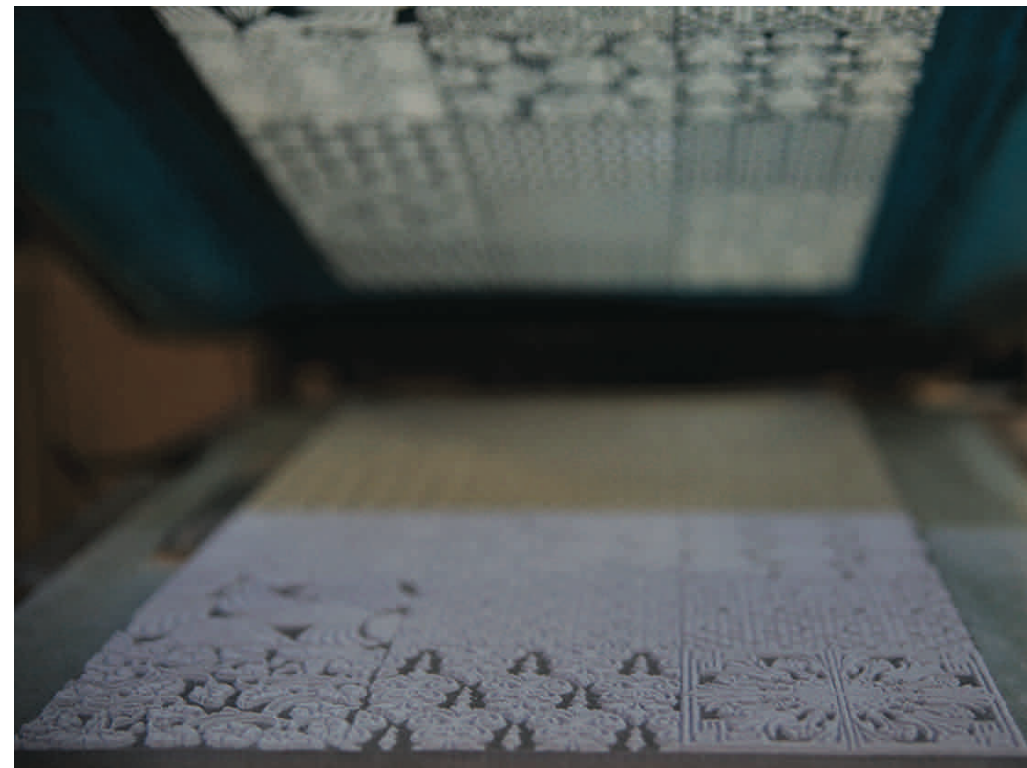

INDEX

Collections

LA DOLCE VITA

Italian Collection

RETRO

Classic Collection

GLAMOUR

Metallic Collection

AQUAFORTE

Artisan Collection

RAKU

Exotic Collection

ANTICO

Ancient Collection

Ceramic Tiles : Designer Tiles

is a brand that is synonymous with premium handcrafted ceramic decors. Each product is the result of the vast wealth of knowledge and manufacturing expertise of our company and the people we work with.

The most suitable procedure is chosen to create these collections on a case-by-case basis. Most work is done by hand, using various techniques like screen printing, sandblasting, stenciling, bulb glazing & hand painting for each specific design detail. The end result is a product that is high quality, superbly original, and handmade. The perfect combination of time-honored, refined techniques of traditional craft decoration with modern industrial processes using the best materials sourced from around the globe.

The search for new harmonies and aesthetic balances.

ORNATO is the answer to those in the search for alternative aesthetic solutions to commercially mass-produced ceramics. The products stand out for their strong originality and represent an interesting study of details and interpretation of contemporary trends.