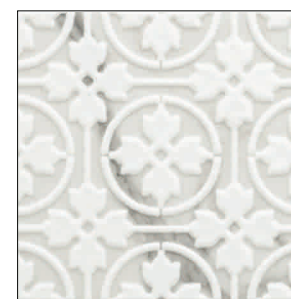

HL 1070 / C

HL 1070 / D
PC 04