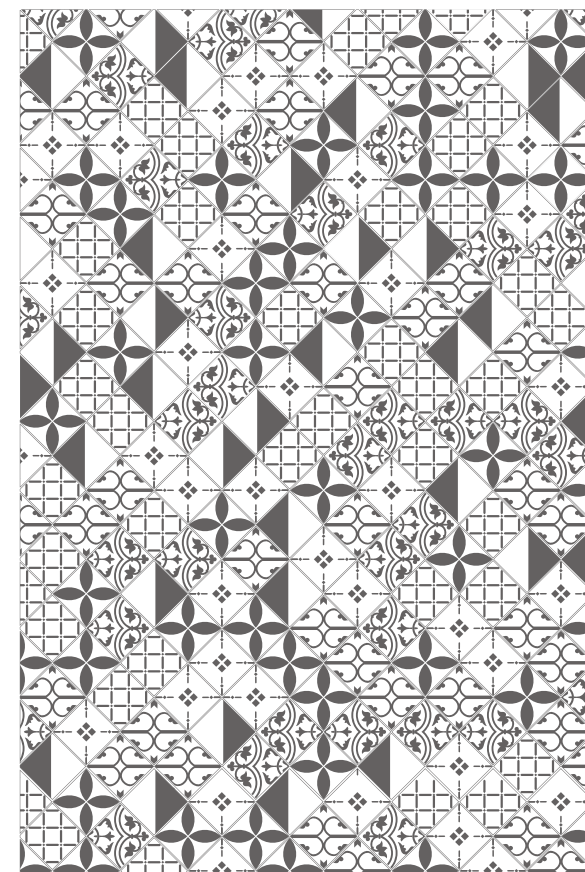

FH 44100 MIX