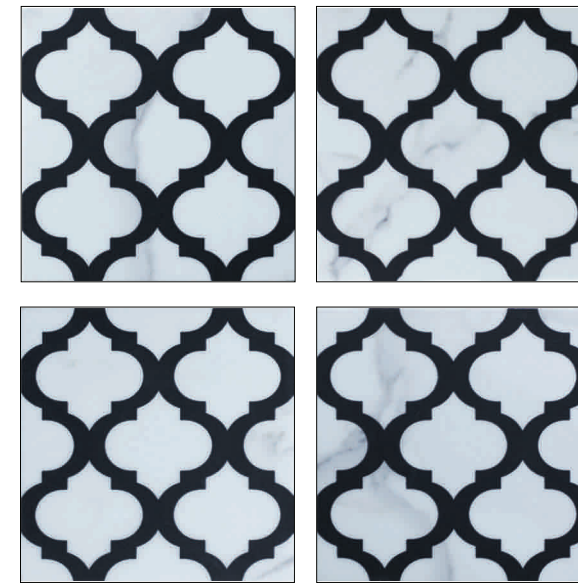

Suitable for Wall Area

Suitable for Floor Area

Suitable for Internal usage
for all spaces

Additional Third Firing
for special decoration.

One Pattern Design

Suitable for all types
of wet & dry Areas.

HL 1067
PC 04