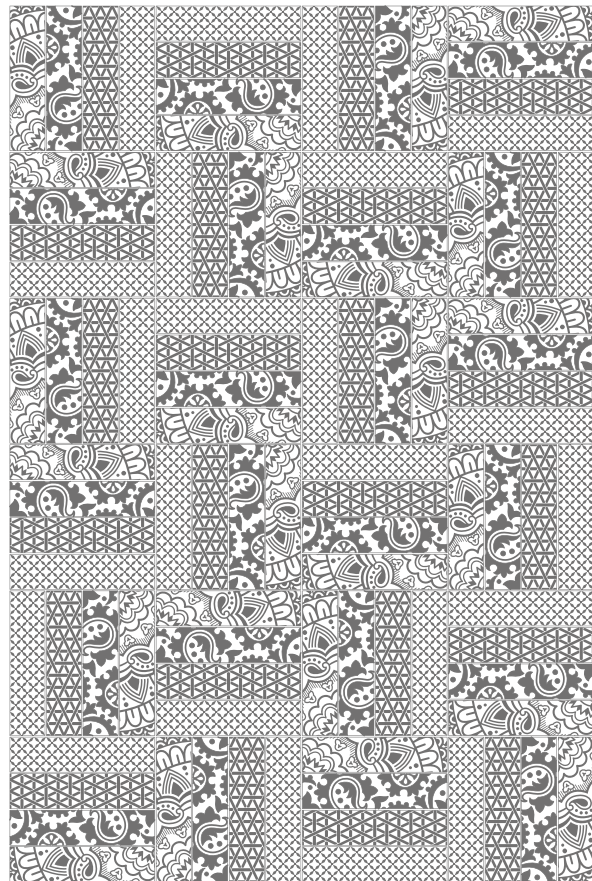

HL 00100 / MIX