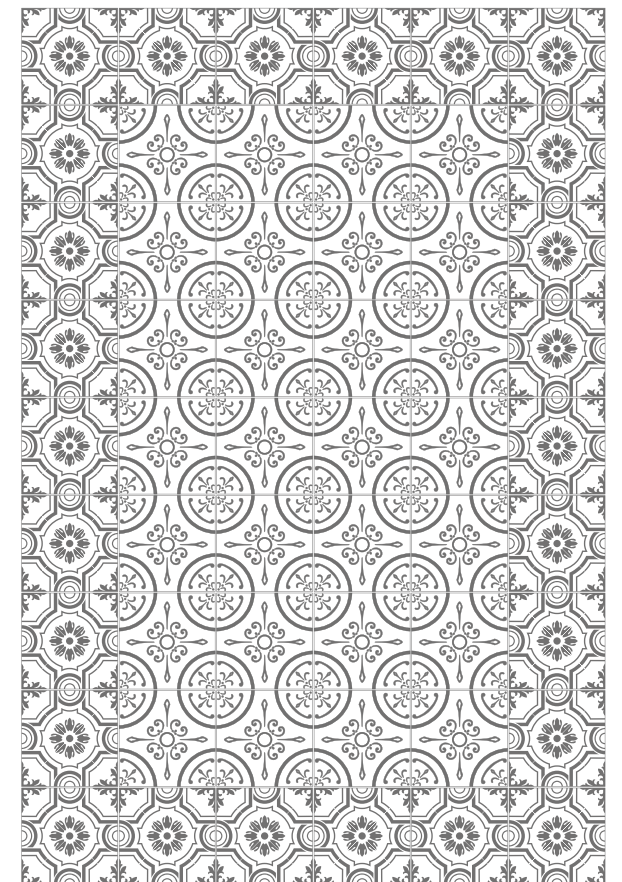

HL 2205 / A + D