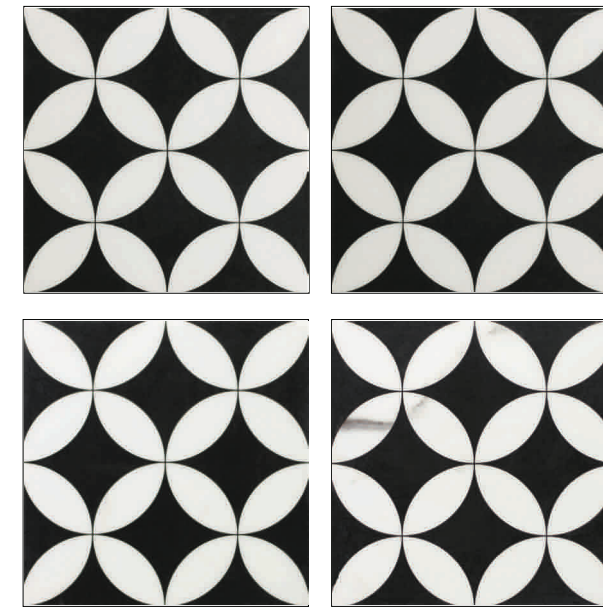

BEAUTIFY YOUR SPACE

HARMONY

Single Pattern

SIZE

197 x 197mm
19.7 x 19.7cm

Thickness
9mm

FEATURES

Suitable for Wall Area

Suitable for Floor Area

Suitable for Internal usage for
all spaces

Additional Third Firing for
special decoration.

One Pattern Design

Suitable for all types of wet &
dry Areas.

HL 2206
PC 08