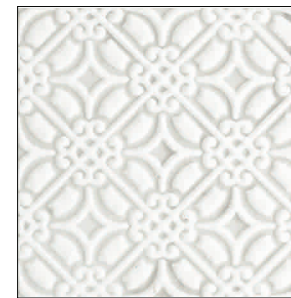

HL 1070 / B
PC 04