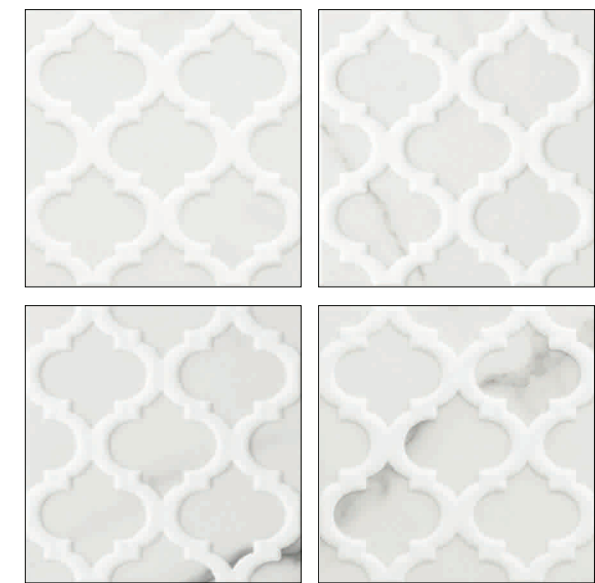

Suitable for Wall Area

Suitable for Floor Area

Suitable for Internal usage
for all spaces

Additional Third Firing
for special decoration.

One Pattern Design

Suitable for all types
of wet & dry Areas.

HL 1067
PC 04