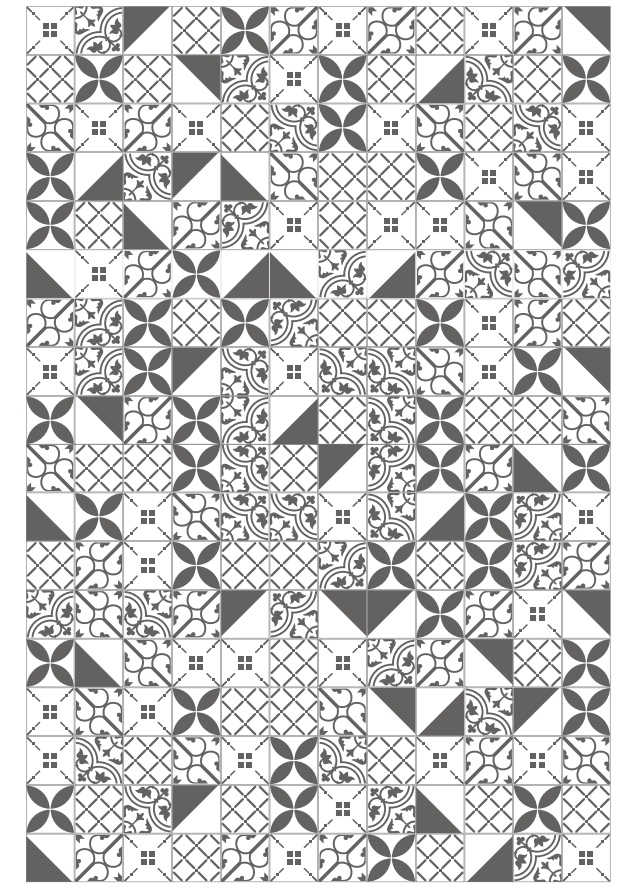

FH 44100 MIX