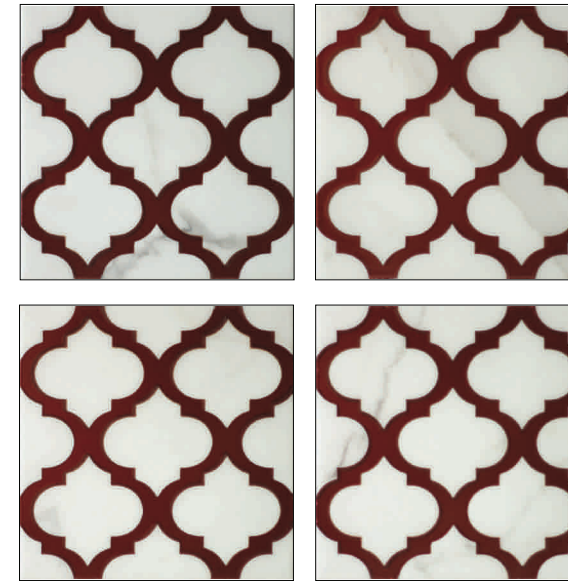

BEAUTIFY YOUR SPACE

GLARE

Single Pattern

SIZE

FH 66223
FH 66224

148 x 148 mm
14.8 x 14.8 cm

Thickness
9mm

FEATURES

Suitable for Wall Area

Suitable for Floor Area

Suitable for Internal usage for all spaces

Additional Third Firing for special decoration.

One Pattern Design

Suitable for all types of wet & dry Areas.

FH 66224
PC 06