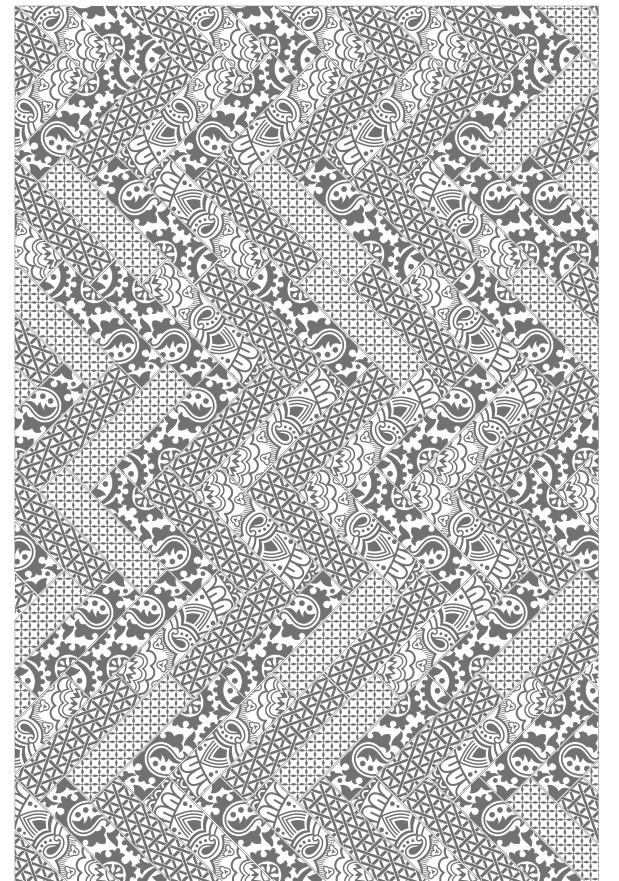

HL 00100 / MIX