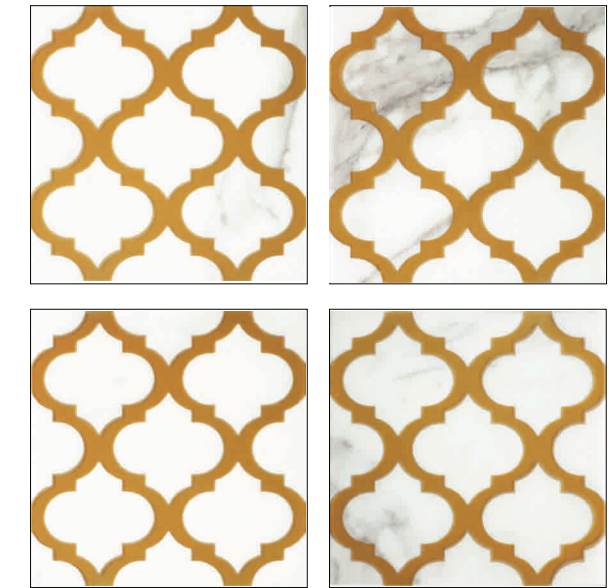

FH 66223
PC 06