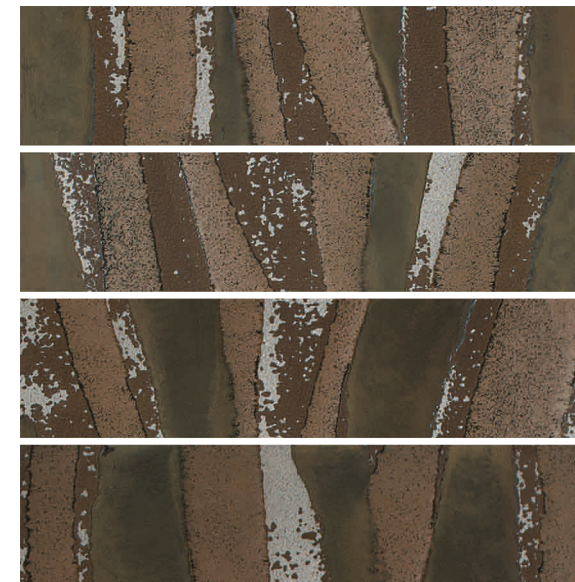

BEAUTIFY YOUR SPACE

NOVA BRIX Random Mix Patterns

SIZE

XS 72100
XS 72101
XS 72111

297 X 72mm
29.7 X 7.2cm

Thickness
9mm

FEATURES

Suitable for Wall Area

Suitable for dry areas and an area with no direct contact with water

Suitable for Internal usage for all spaces

Additional Third Firing for special decoration.

Random Patterns Mix

Handcrafted Design

XS 72100
PC 07