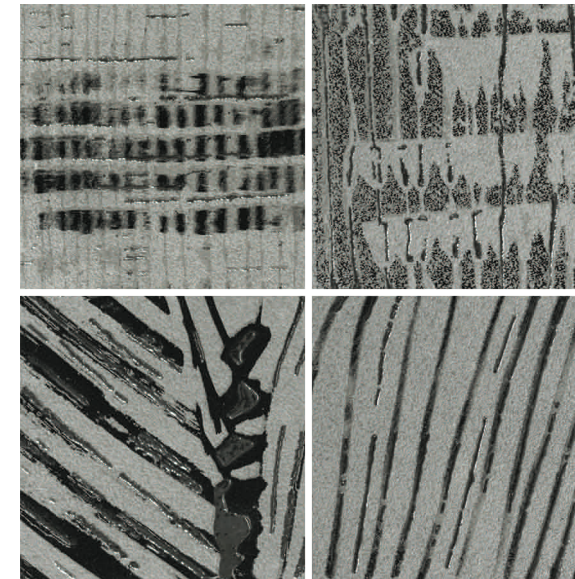

### FEATURES

Suitable for Wall Area

Decorated with precious metals

Suitable for Internal usage  
for all spaces

Additional Third Firing  
for special decoration.

Random Patterns Mix

Suitable for dry areas and an  
area with no direct contact  
with water