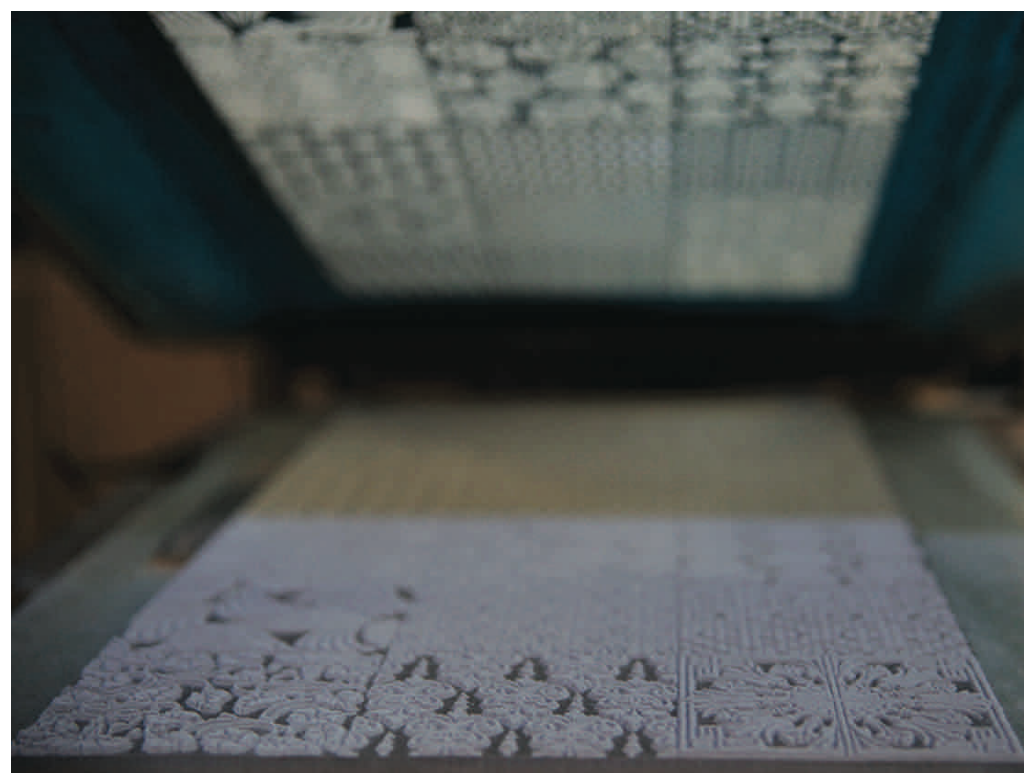

INDEX

Collections

LA DOLCE VITA

Italian Collection

RETRO

Classic Collection

GLAMOUR

Metallic Collection

AQUAFORTE

Artisan Collection

RAKU

Exotic Collection

ANTICO

Ancient Collection

Ceramic Tiles : Designer Tiles

is a brand that is synonymous with premium handcrafted ceramic decors. Each product is the result of the vast wealth of knowledge and manufacturing expertise of our company and the people we work with.

The most suitable procedure is chosen to create these collections on a case-by-case basis. Most work is done by hand, using various techniques like screen printing, sandblasting, stenciling, bulb glazing & hand painting for each specific design detail. The end result is a product that is high quality, superbly original, and handmade. The perfect combination of time-honored, refined techniques of traditional craft decoration with modern industrial processes using the best materials sourced from around the globe.

The search for new harmonies and aesthetic balances.

ORNATO is the answer to those in the search for alternative aesthetic solutions to commercially mass-produced ceramics. The products stand out for their strong originality and represent an interesting study of details and interpretation of contemporary trends.