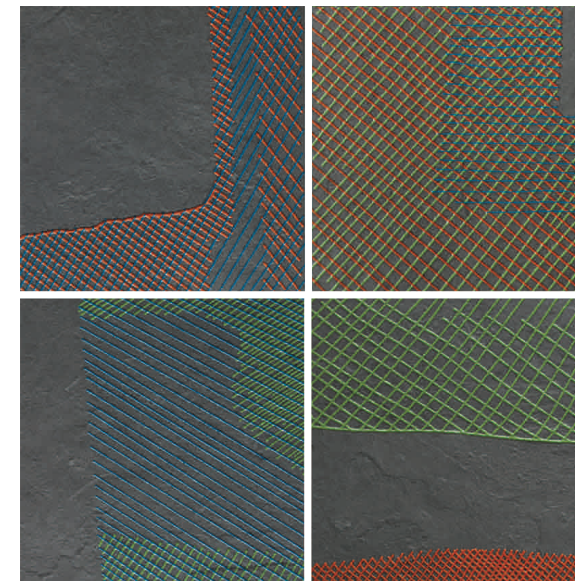

### FEATURES

Suitable for Wall Area

Suitable for Floor Area

Suitable for Internal & external  
usage for all spaces

Additional Third Firing  
for special decoration.

Random Patterns Mix

Suitable for all types  
of wet & dry Areas.