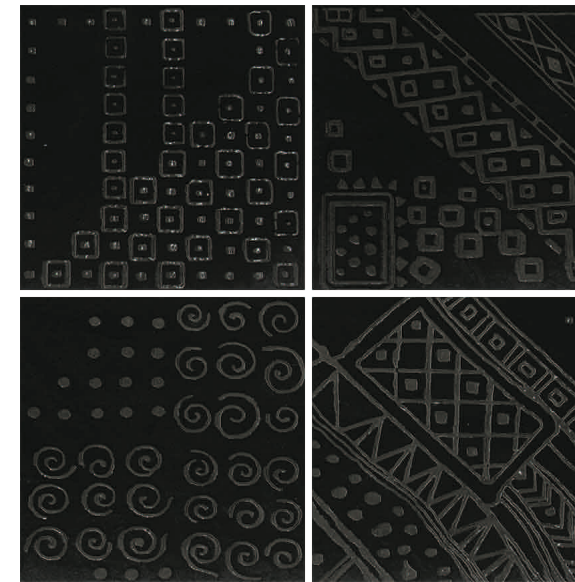

BEAUTIFY YOUR SPACE

TWINKLER

Random Mix Pattern

SIZE

XX 6601
XX 6602
XX 6603

148 X 148mm
14.8 X 14.8cm

Thickness
9mm

FEATURES

Suitable for Wall Area

Decorated with precious metals

Suitable for Internal usage
for all spaces

Additional Third Firing
for special decoration.

Random Patterns Mix

Suitable for dry areas and an
area with no direct contact
with water

XX 6601
PC 09