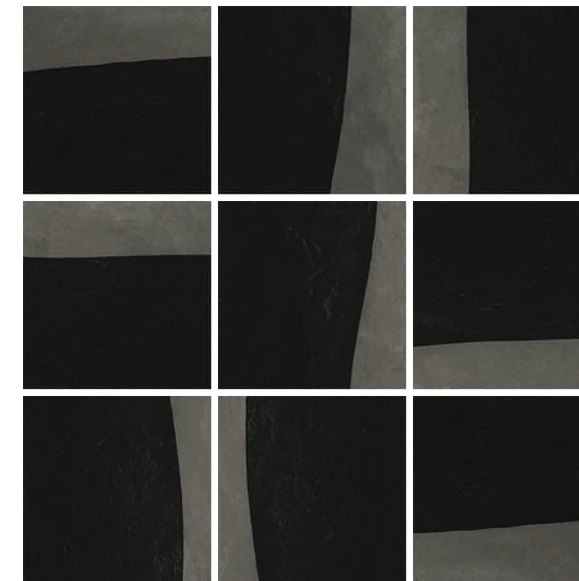

### FEATURES

Suitable for Wall Area

Decorated with precious metals

Suitable for Internal usage  
for all spaces

Additional Third Firing  
for special decoration.

Random Patterns Mix

Suitable for dry areas and an  
area with no direct contact  
with water