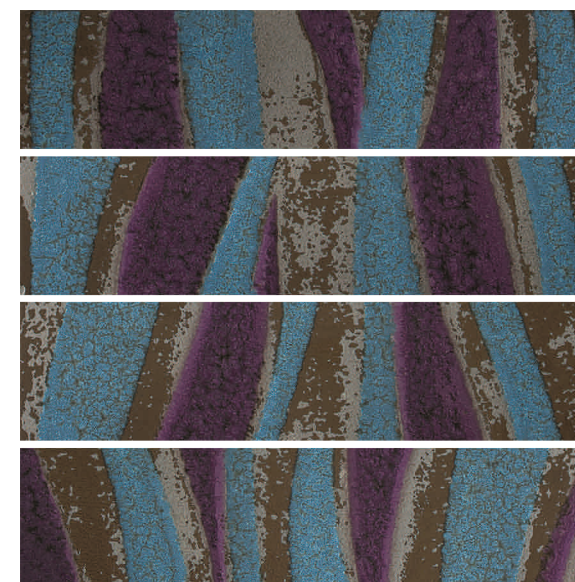

XS 72111
PC 07